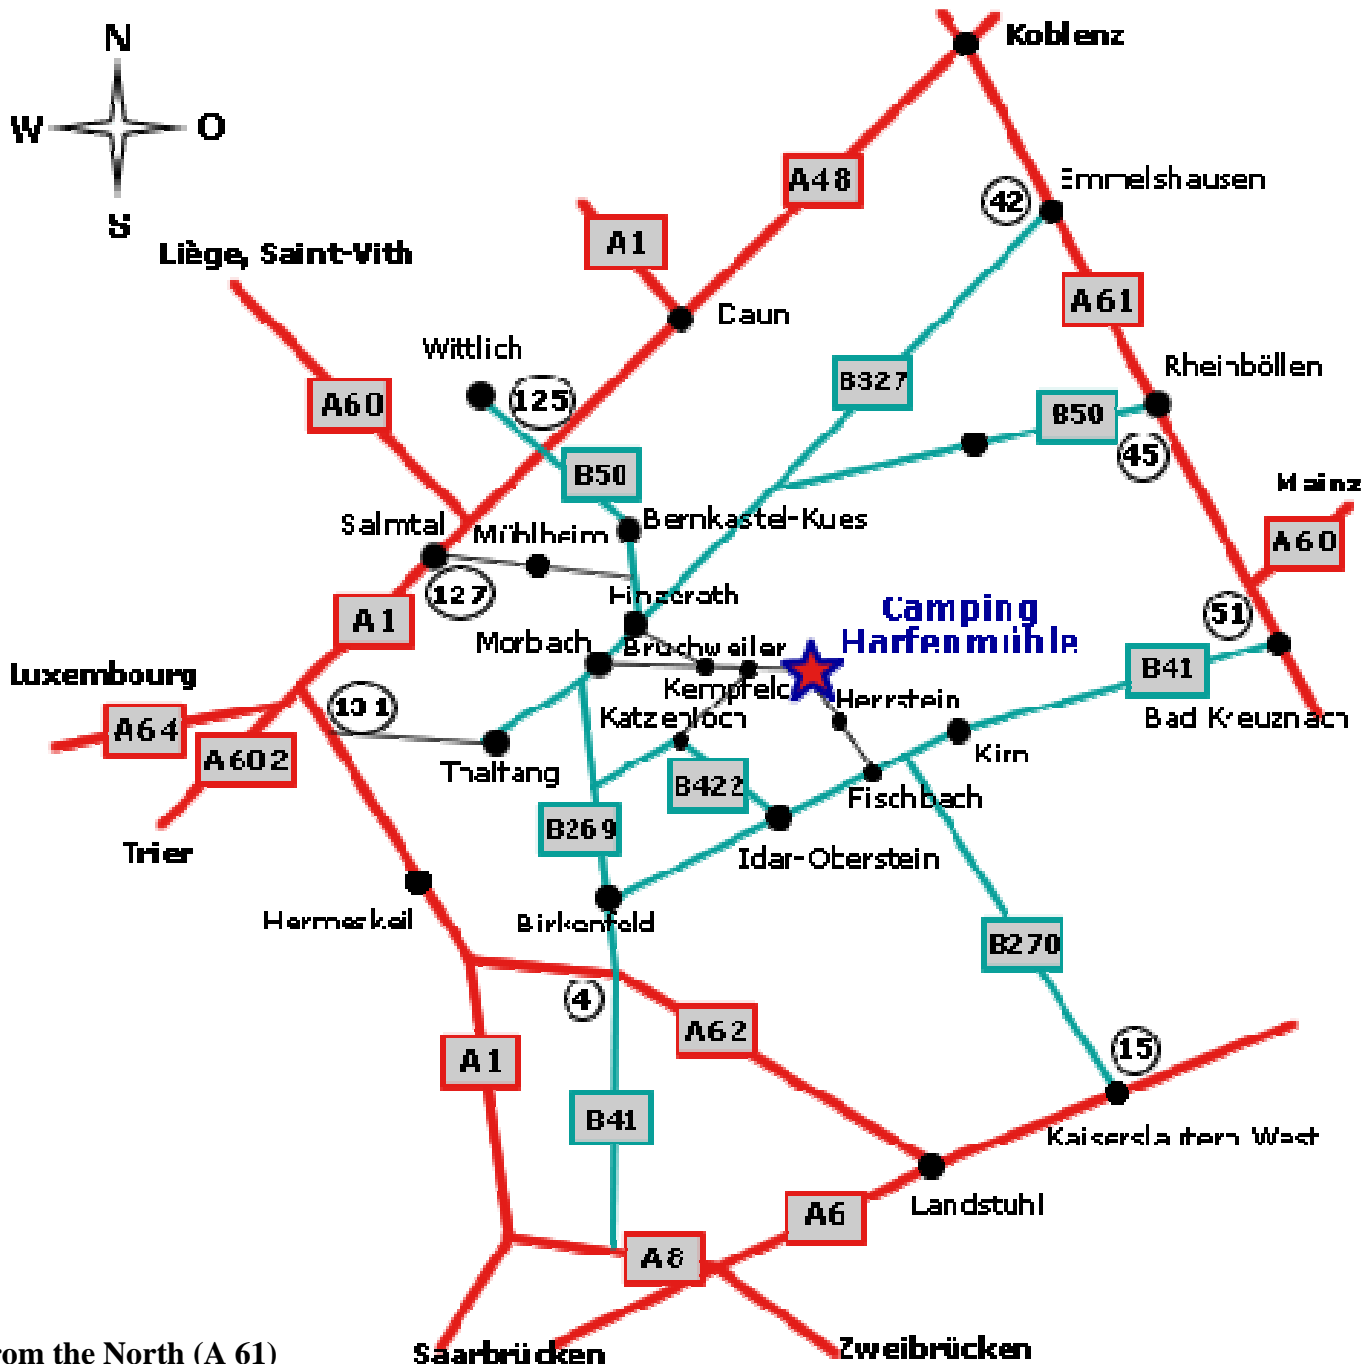

GPS Coordinates N 49° 48' 13" O 7° 16' 10"

## From the North (A 61)

Highway A.61 - Way out at Emmelshausen - B 327 - Hunsrueckhoehenstrasse. After 50 km turn on the left in direction Bruchweiler, Kempfeld, Herrstein ( We are situated between Kempfeld and Herrstein)

## From the East (A 61)

Highway A.61 – Way out at Bad Kreuznach - B 41. After approx.. 50 km turn on the right in the direction Fischbach, Herrstain, Kempfeld ( We are situated between Kempfeld and Herrstein)

## From the South (A 6)

Highway A.6 direction . Way out Landstuhl West in direction of Trier ( Highway A 62). Leave at Birkenfeld B269 Then take the direction Morbach and then Bruchweiler, Kempfeld, Herrstein ( We are situated between Kempfeld and Herrstein)